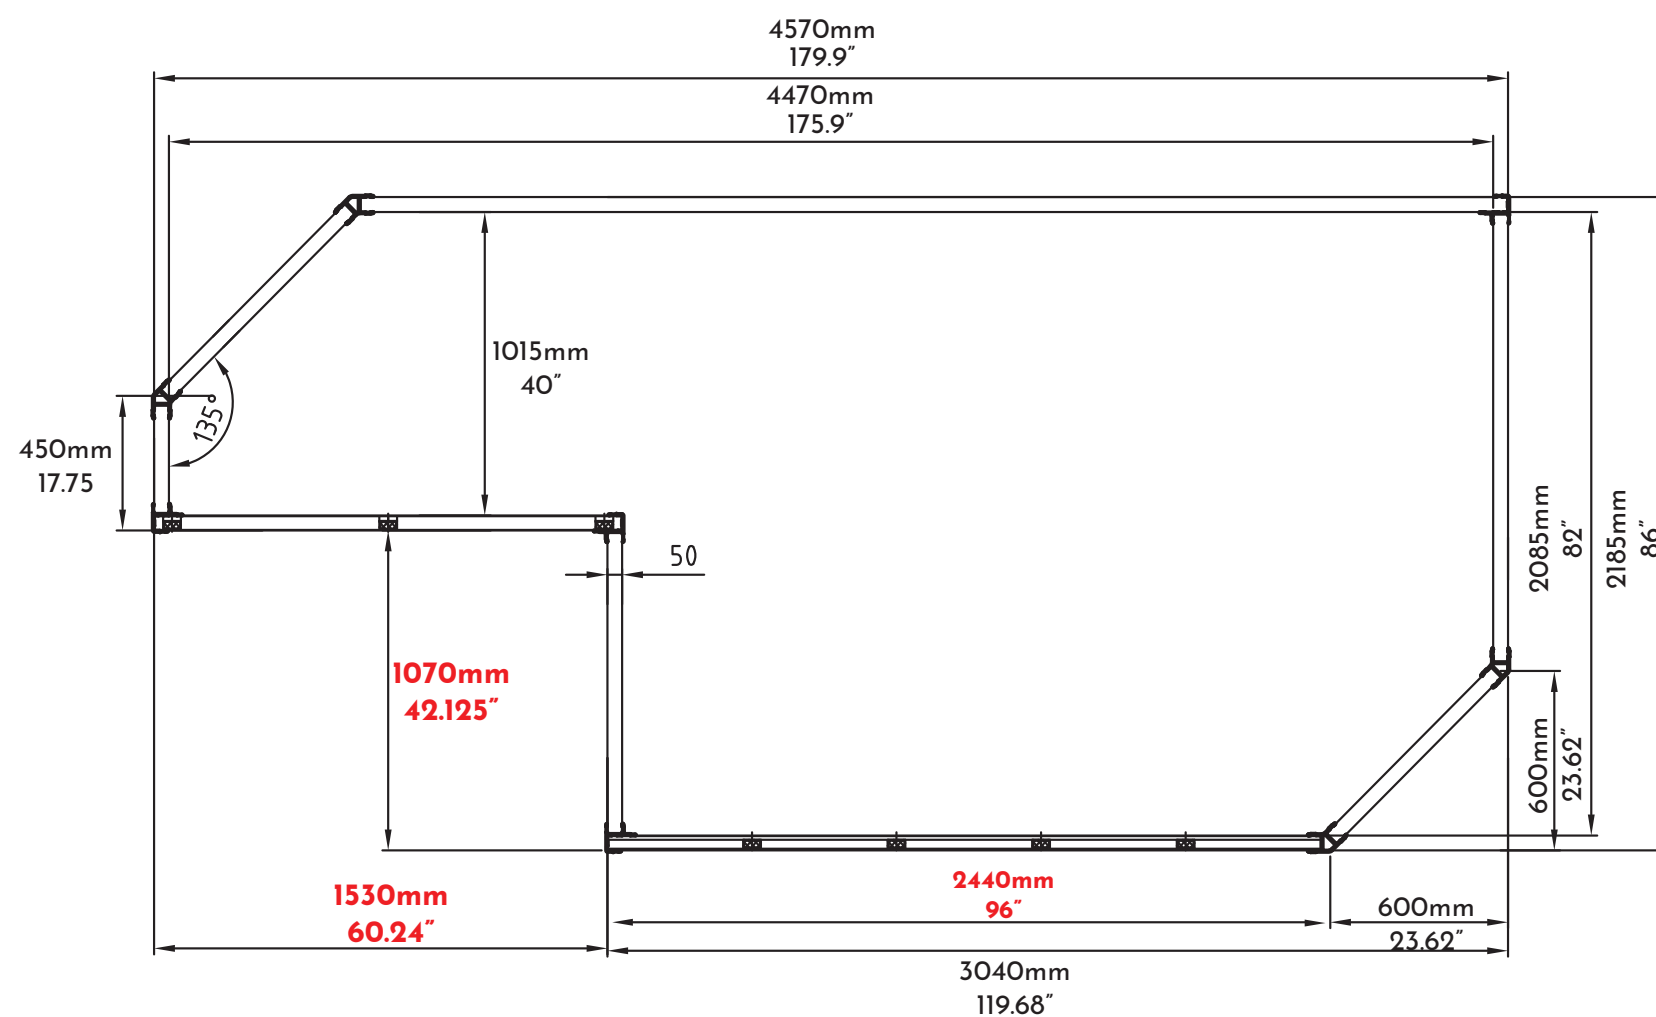

FLATBED DEPARTURE ANGLE

The first truly four season capable truck camper.

Kodiak Bear 8.0 DIMENSIONS

Double check these measurements with your truck dimensions
APPROX. WEIGHT 480KG/1058LBS - (EMPTY SHELL WITH DOOR)