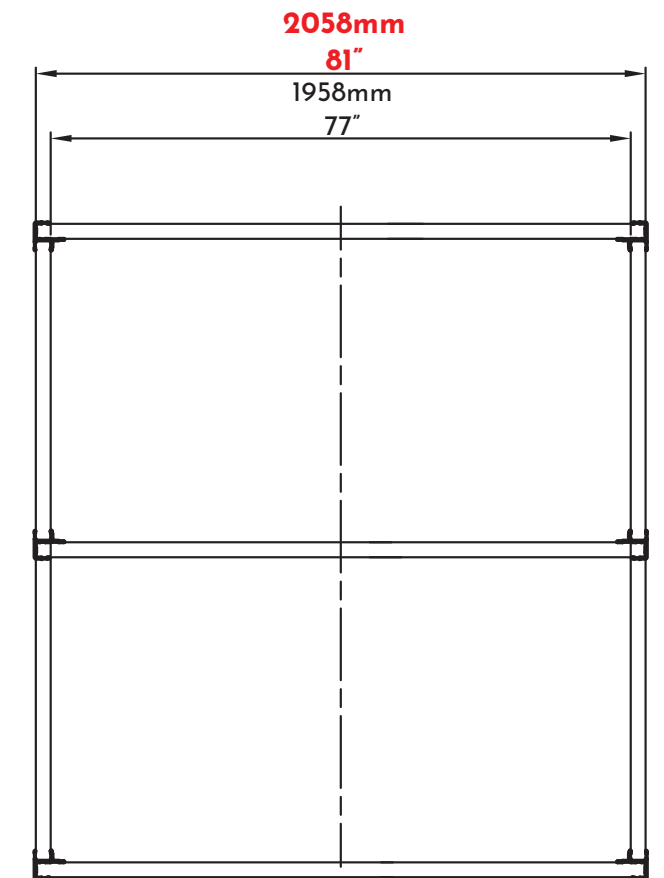

FLATBED DEPARTURE ANGLE

The first truly four season capable truck camper.

Kodiak Bear 8.0 DIMENSIONS

Double check these measurements with your truck dimensions
APPROX. WEIGHT 480KG/1058LBS - (EMPTY SHELL WITH DOOR)