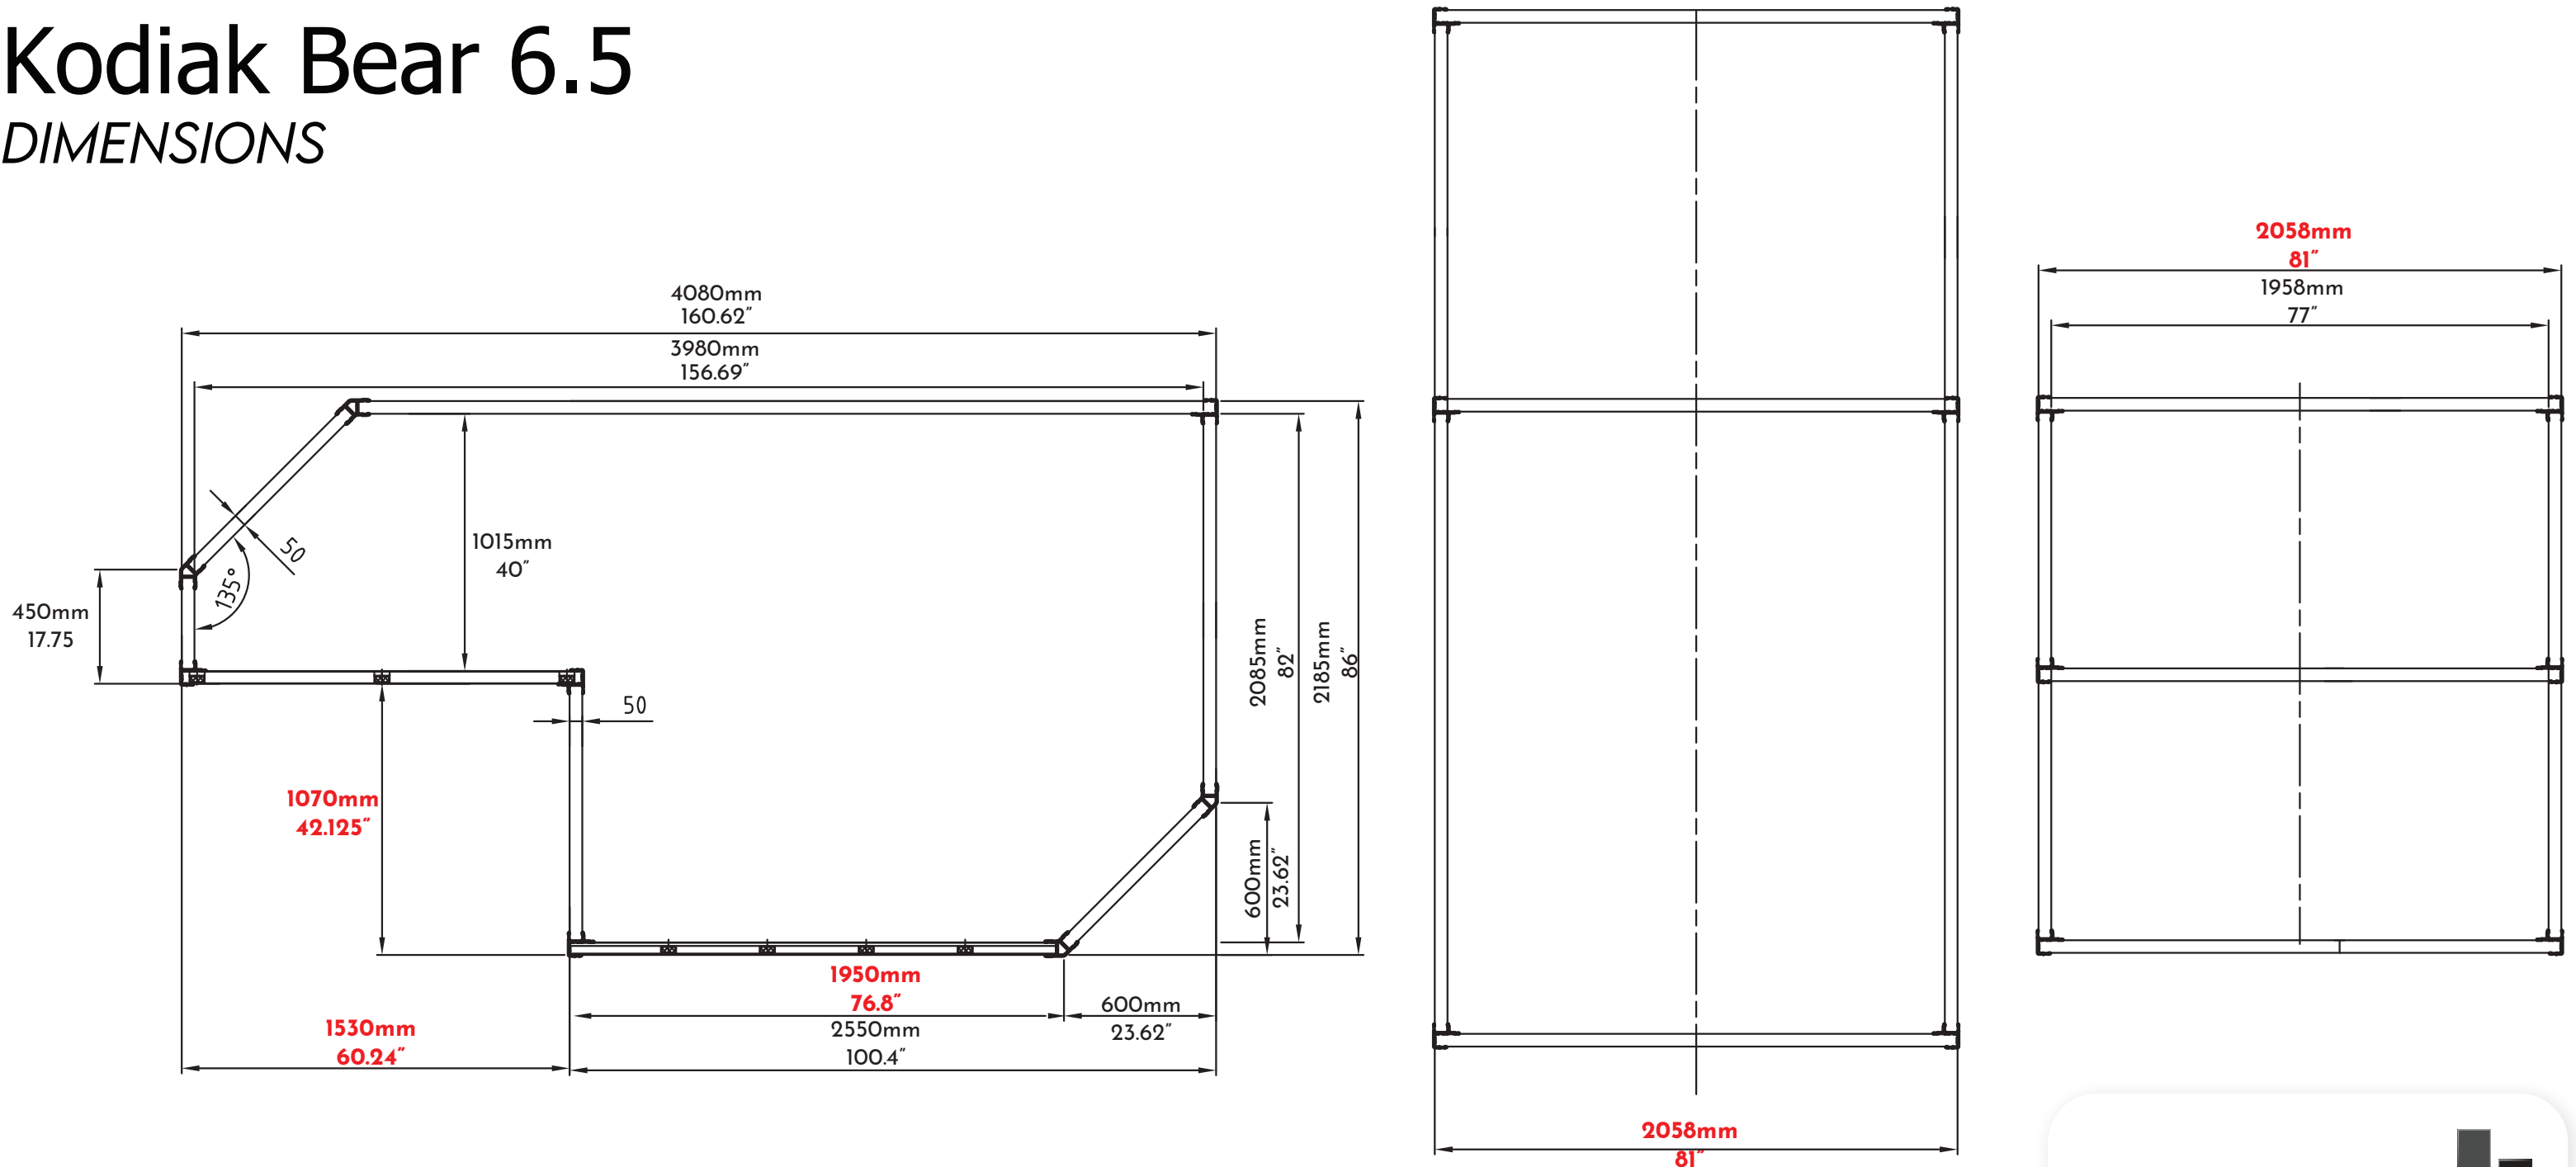

FLATBED DEPARTURE ANGLE

The first truly four season capable truck camper.

Kodiak Bear 6.5

DIMENSIONS

Double check these measurements with your truck dimensions
APPROX. WEIGHT 440KG/970LBS (EMPTY SHELL WITH DOOR)