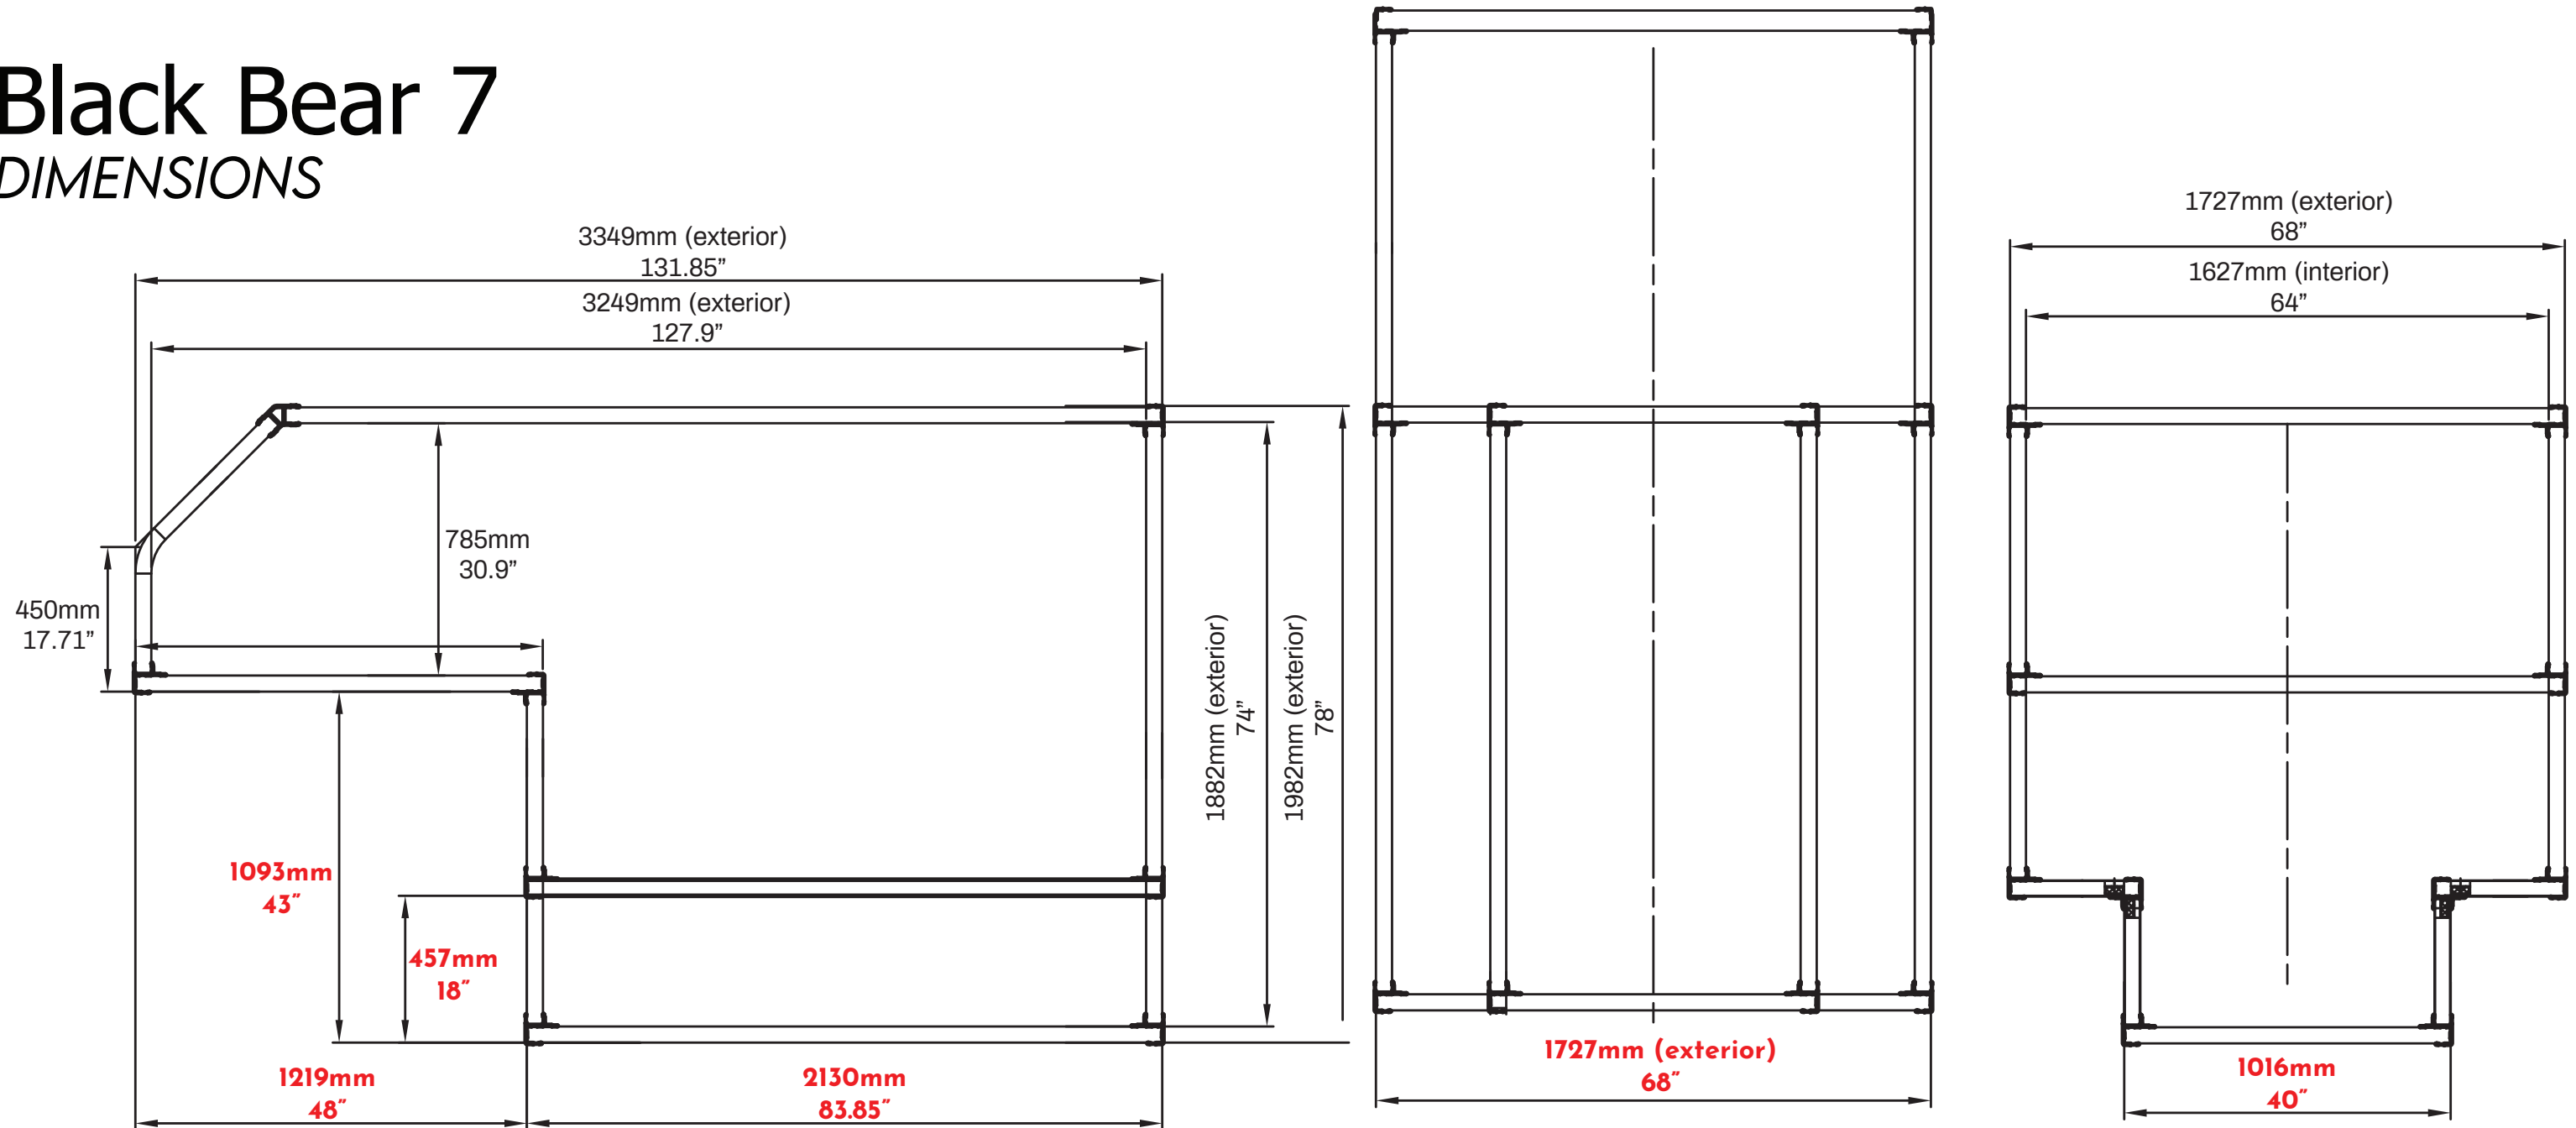

## Black Bear 7 DIMENSIONS

**Double check these measurements with your truck dimensions**

**APPROX. WEIGHT 275KG/606LB (EMPTY SHELL WITH DOOR)**